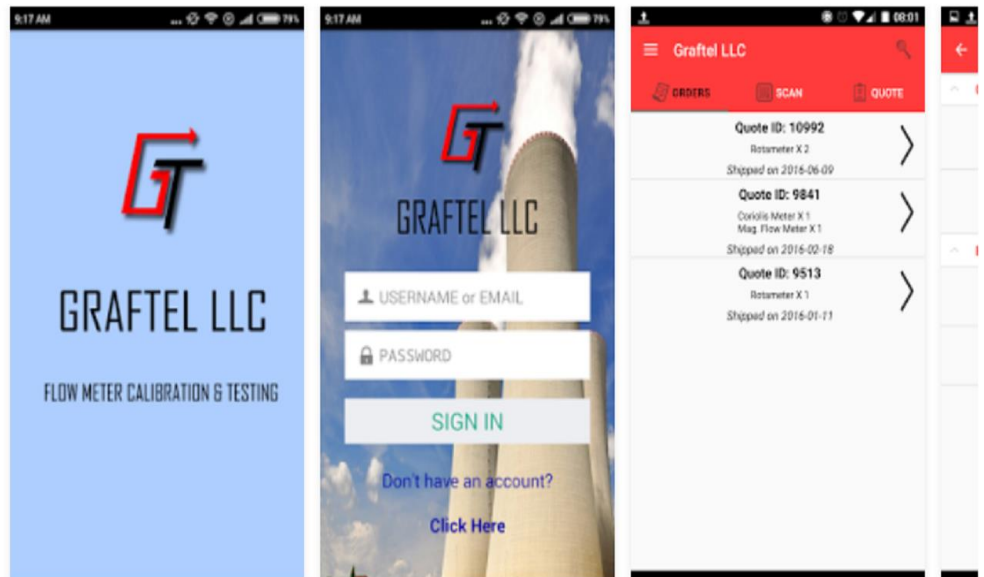

Customers can use the temporary user name and password provided in the email to register in our app. When registry, user needs to provide login email, company name, password, contact person name and phone number.

Demo Account: User name: demo@graftel.com Password: calibrate